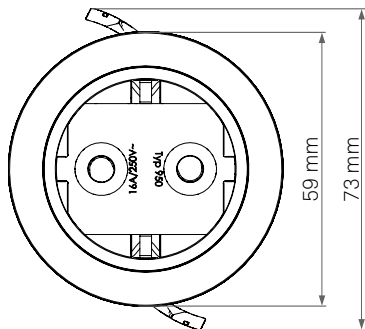

EVoline[®] One / Lock / DisQ

Datenblatt / Data Sheet

Maße One / OneLock Dimensions One / OneLock

Klemmstück Clamp

Materialstärke mit Klemmstück Material thickness with clamp

Klemmstück kurz Short clamp

Materialstärke mit kurzem Klemmstück Material thickness with short clamp

The two spacer sleeves Lift and SlimFit enable the One to be installed in very thin wall strength from 1 mm. One or both sleeves are simply slid over the One as required

during installation to achieve an additional 12 mm in front of and/or 10 mm behind the panel.