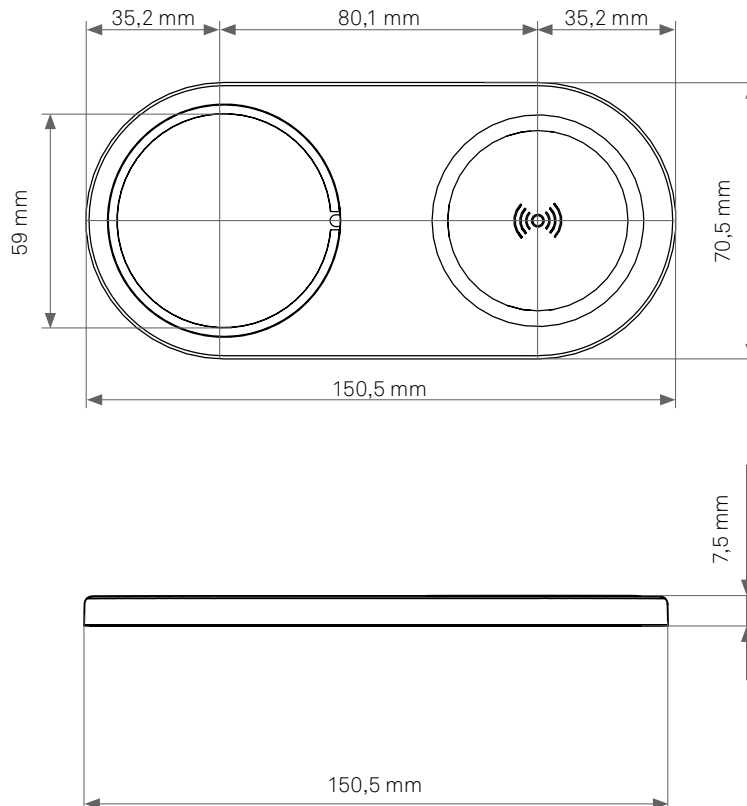

■ Kunststoff weiß
Plastic white

OneDisQ Sonstiges Further

■ Für den Betrieb ist ein Netzteil mit USB C-Anschluss notwendig.
For the commissioning, is a USB C power supply necessary.

■ Schnelles kabelloses Laden
Fast wireless charging

■ Herstellerunabhängig, lädt Geräte mit induktiver Ladefunktion (das Gerät muss mittig und plan über der Spule platziert werden).
Vendor independent, charges devices with inductive charging function (the unit must be placed centrally)

■ Integrierter Magnet verbindet und zentriert geeignete Geräte von selbst, der Ladevorgang beginnt sofort.
Integrated magnet, suitable devices connect and centre themselves, the charging process begins immediately.

■ Induktive Kopplung zwischen Sender (Ladestation) und Empfänger (Mobiltelefon).
Inductive coupling between transmitter (charging station) and receiver (mobile phone) flat over the coil.

■ Die Ladespule ist nur aktiv, wenn eine Verbindung zu dem zu ladenden Gerät besteht.
Transmitter coil is active only when a connection to the receiving device is made.

Transmitter coil is active only when a connection to the receiving device is made.

■ Bitte beachten: Die Ladefunktion kann durch Hüllen oder hervorstehende Gehäuseteile (z.B. Kameras) beeinträchtigt werden.
Please note: The charging function may be impaired by covers or protruding housing parts (e.g. cameras).

Maße OneDisQ Dimensions OneDisQ